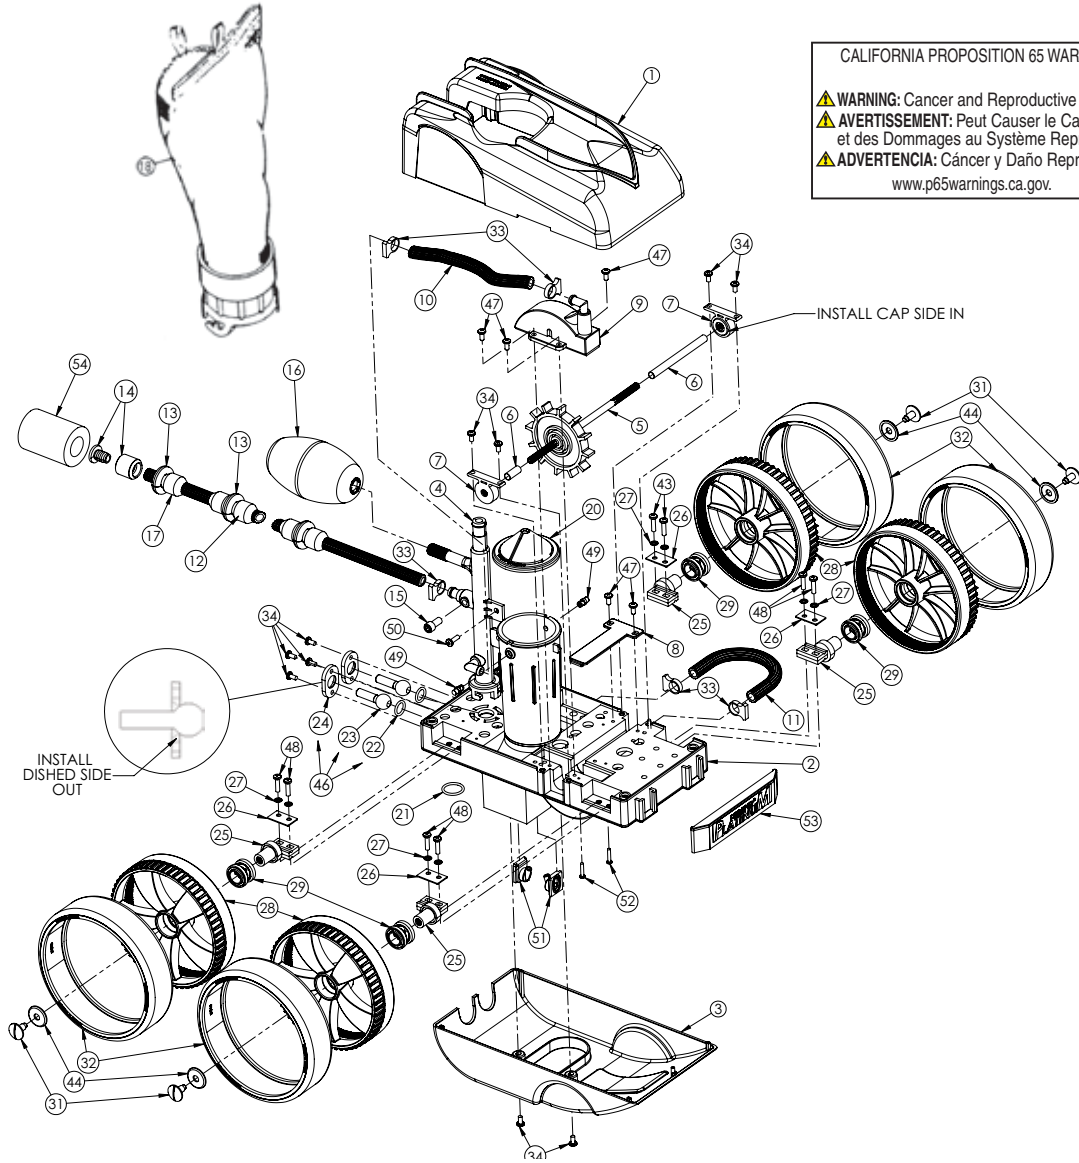

KREEPY KRAULY® PLATINUM™

CLEANER REPLACEMENT PARTS - 2012 MODEL

CALIFORNIA PROPOSITION 65 WARNING
⚠️ WARNING: Cancer and Reproductive Harm.
⚠️ AVERTISSEMENT: Peut Causer le Cancer et des Dommages au Système Reproducteur.
⚠️ ADVERTENCIA: Cáncer y Daño Reproductivo.
www.p65warnings.ca.gov   PA 20071A