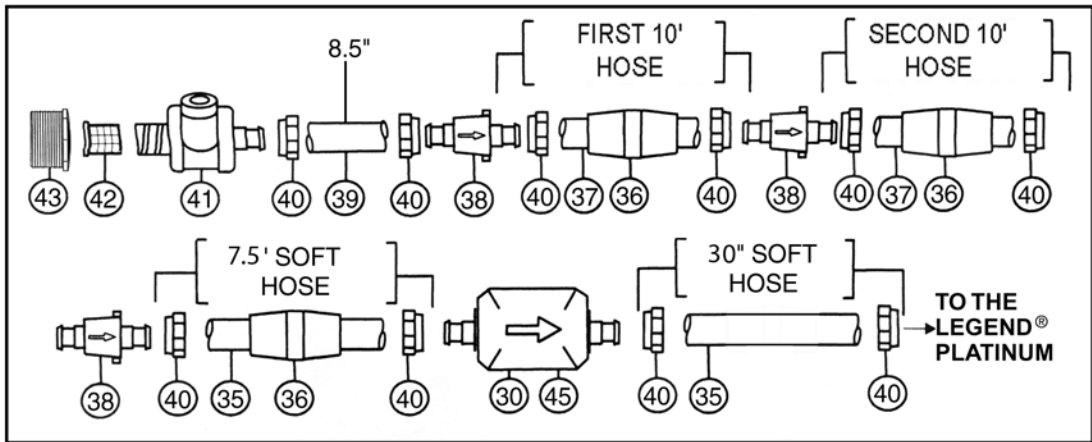

KREEPY KRAULY® PLATINUM™

CLEANER REPLACEMENT PARTS - 2012 MODEL

CALIFORNIA PROPOSITION 65 WARNING
⚠️ WARNING: Cancer and Reproductive Harm.
⚠️ AVERTISSEMENT: Peut Causer le Cancer et des Dommages au Système Reproducteur.
⚠️ ADVERTENCIA: Cáncer y Daño Reproductivo.
www.p65warnings.ca.gov   PA 20071A